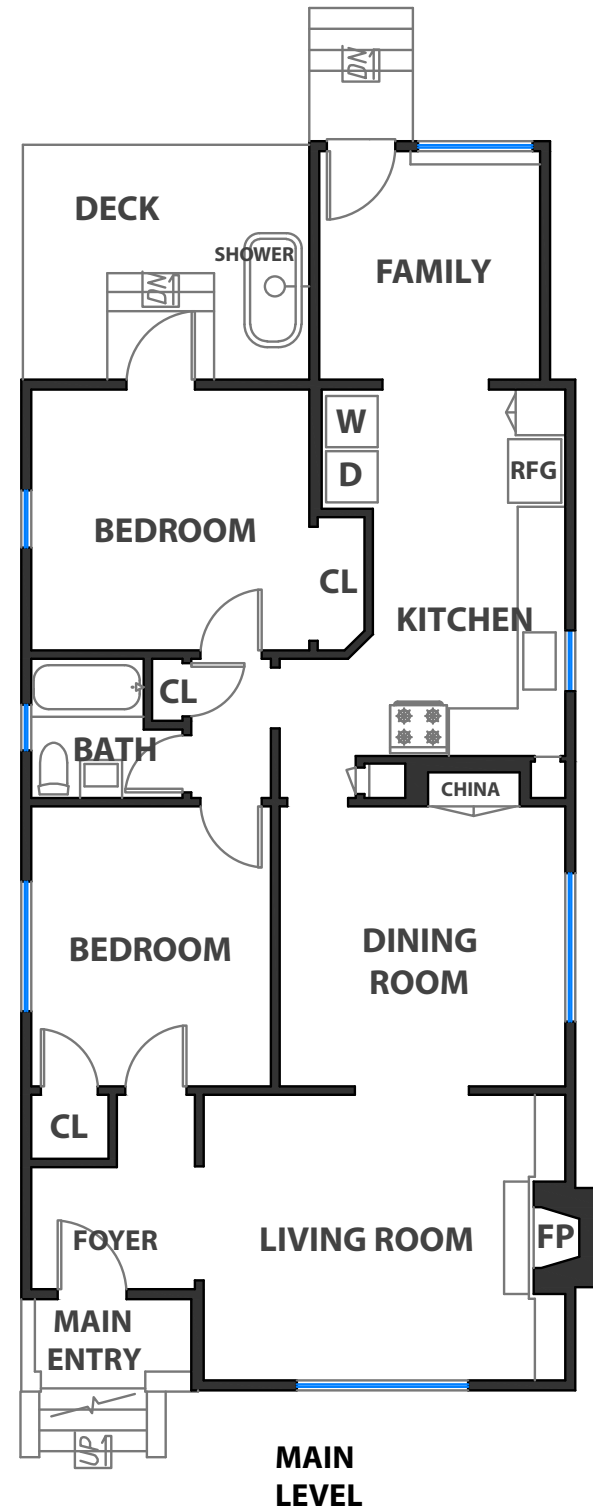

997 62nd STREET

OAKLAND, CALIFORNIA

DETACHED
WORK SHOP

PROPERTY SQF INFORMATION

LIVING SPACE

Square Footage: 1153 Sq Ft*

* Main Level

1153

NON-LIVING SPACE

Square Footage: 350 Sq Ft*

* Garage

350

APPROXIMATE TOTAL LIVING & NON-LIVING SPACE

Square Footage: 1503 Sq Ft*

MAIN
LEVEL